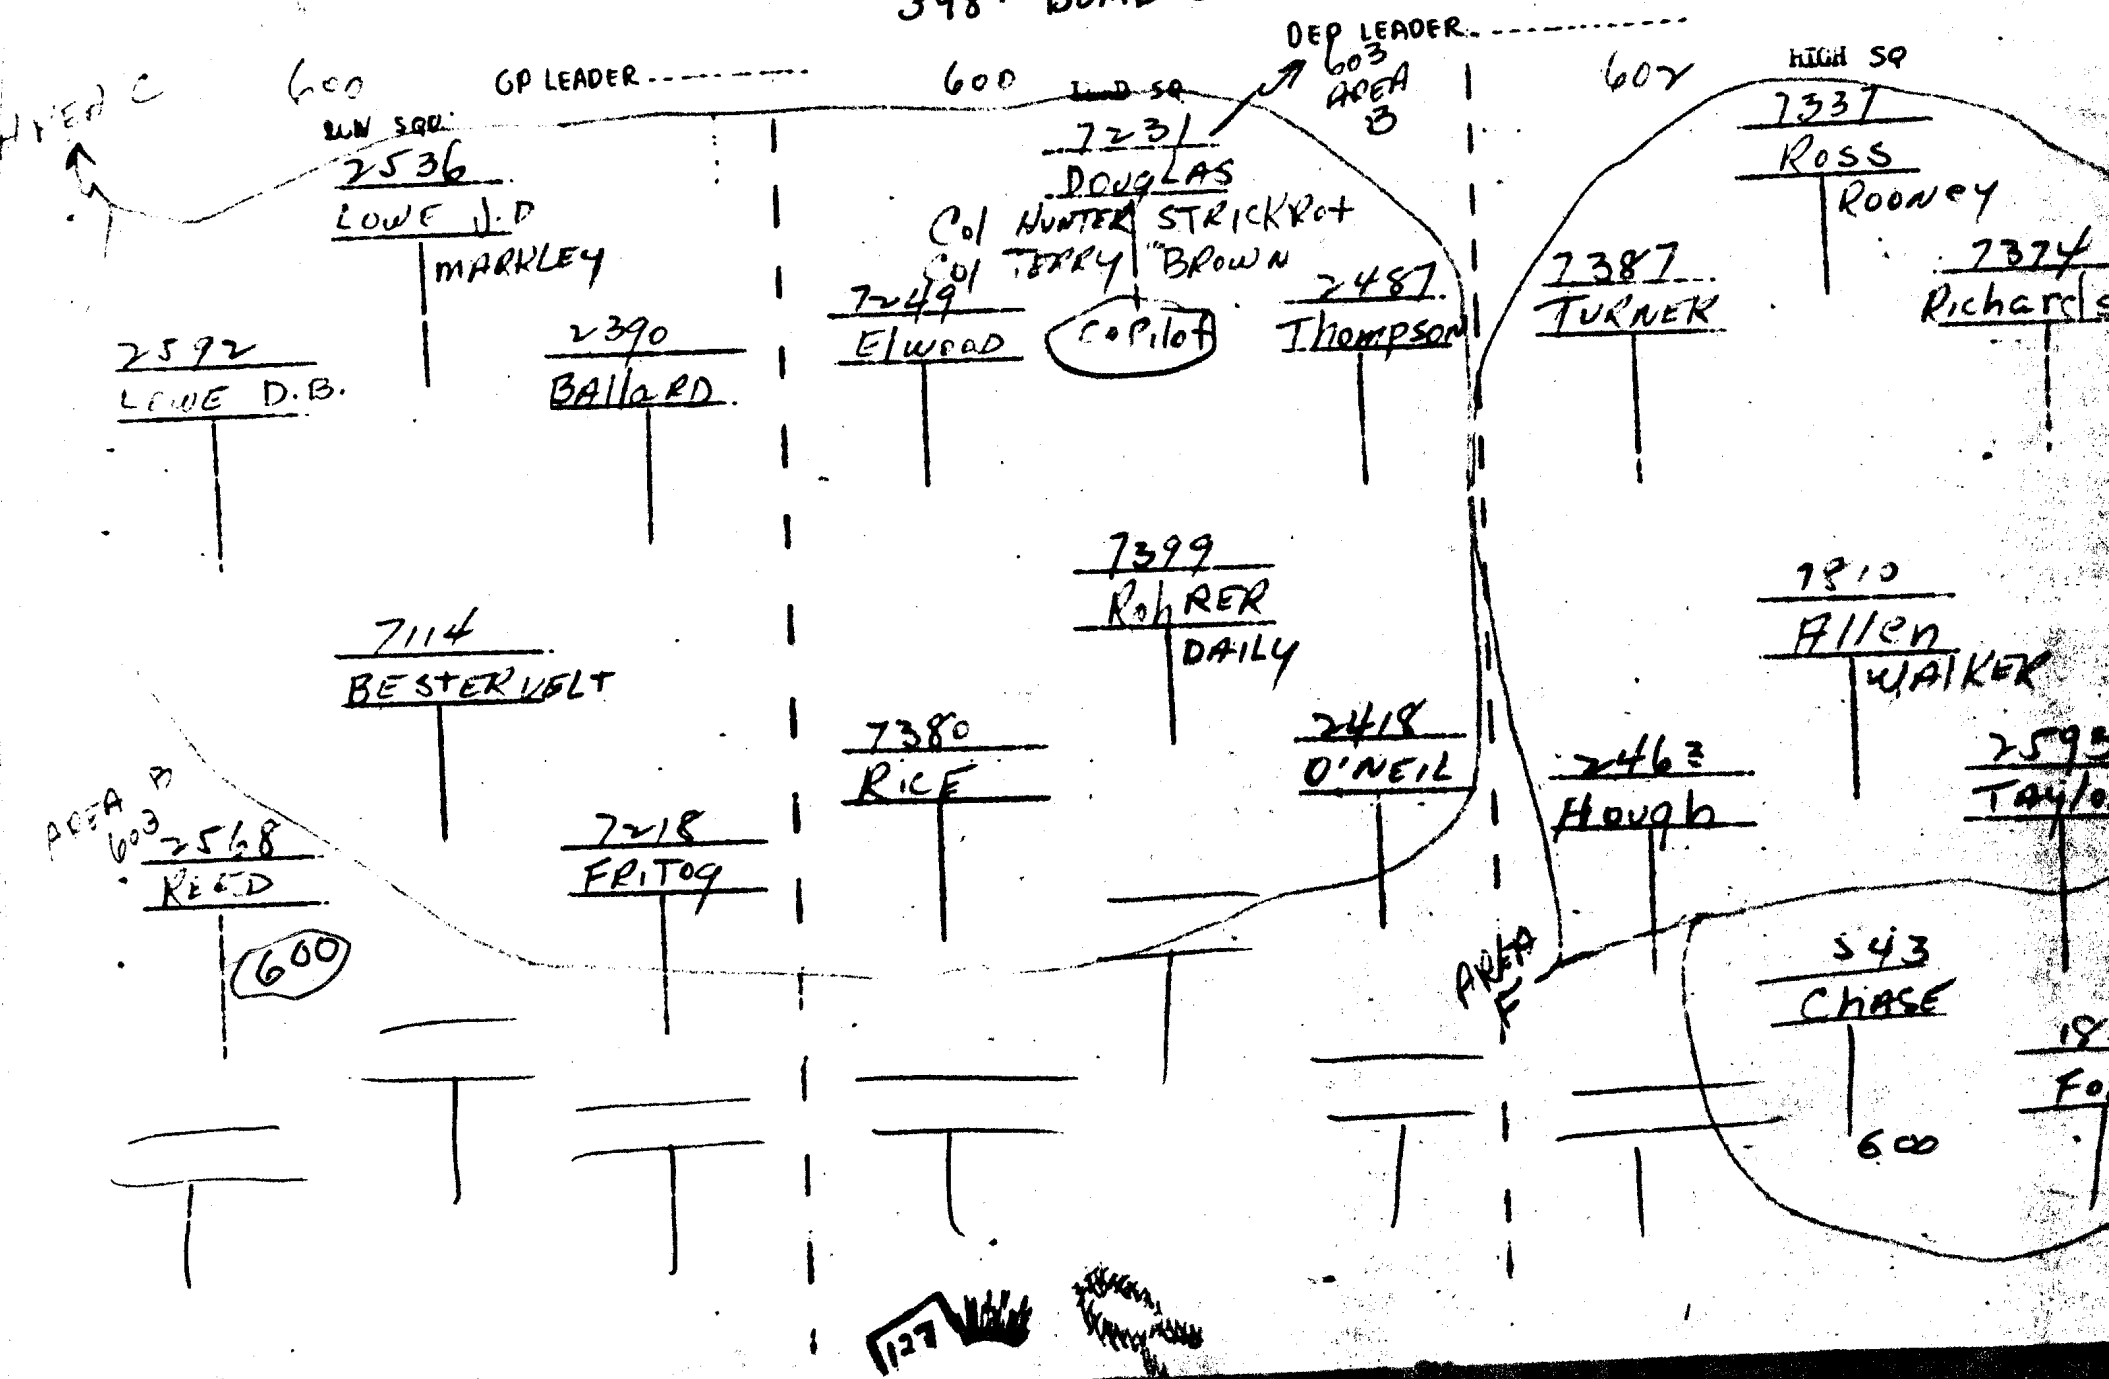

#1

398th BOMB GP.

2592 LOWE D.B.

2390 BALLARD

7114 BESTERVELT

7218 FRITOG

2568 REED

600

127

#1

603

LOW

7317
BRODIN

DAVISON
GRAY

7508
RUDROD
602

7570
Badnedge
602

601

HIGH

2607
LIMB

Killen
NAV Lt. Hornstuh
ANDERSON

7190
HALTER

7096
Gustaves

7080
BEERY

2476
BINGER

23
FEB
3

398th Bombardment Group Formation Charts

Keith W. Anderson Formation Charts

398th Mission Formation Chart **6 May 1944 to Sottevast, France**

The 6 May 1944 formation diagrams could not be found in the pdf files of the 398th microfilm records. Keith Anderson though had a copy of these important charts for the 398th's first mission. See above.